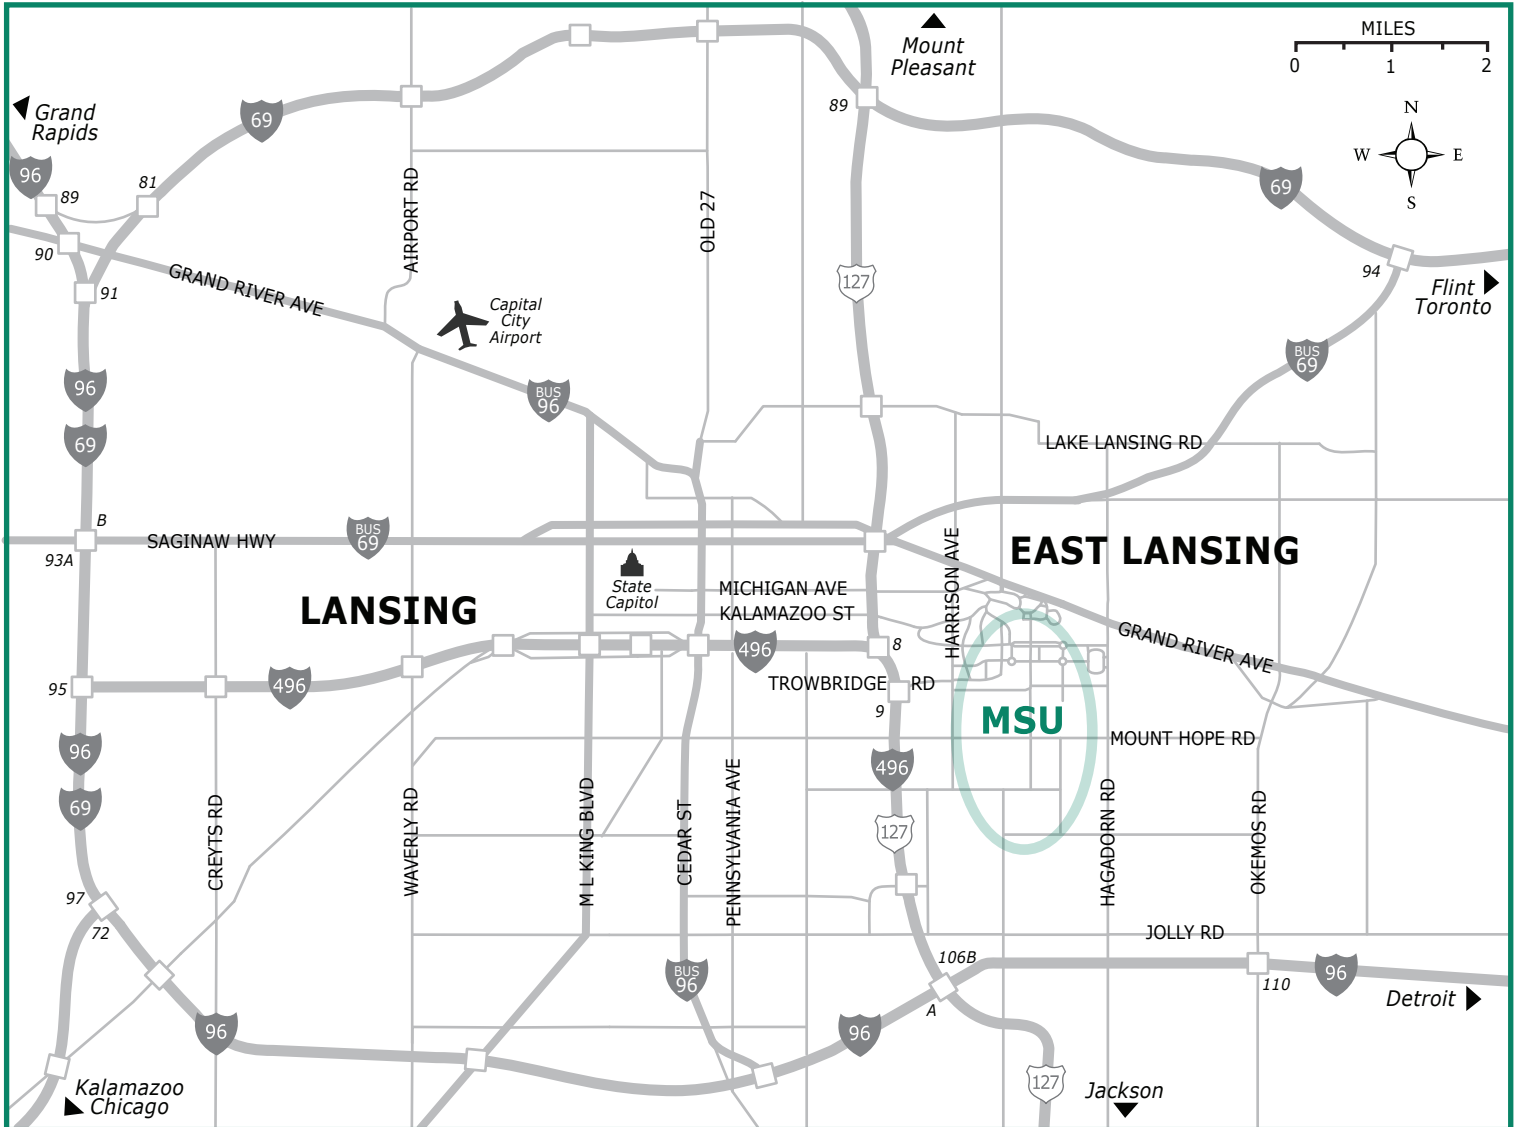

LANSING AREA

DRIVING DIRECTIONS TO MICHIGAN STATE UNIVERSITY

From Traverse City or Points North via I-75
 Proceed south on I-75 to US-127 near Grayling. Proceed south on US-127 to East Lansing. Take the Trowbridge Road exit. Follow Trowbridge Road east to Michigan State University.

From Detroit or Points East via I-96
 Proceed west on I-96 to northbound US-127; follow US-127 north to East Lansing. Take the Trowbridge Road exit. Follow Trowbridge Road east to Michigan State University.

From Grand Rapids or Points West via I-96
 Proceed east on I-96 to eastbound I-69. Proceed east on I-69 to southbound US-127. Take US-127 south to East Lansing. Take the Trowbridge Road exit. Follow Trowbridge Road east to Michigan State University.

From Jackson or Points South via US-127
 Proceed north on US-127 to East Lansing. Take the Trowbridge Road exit and continue east to Michigan State University.